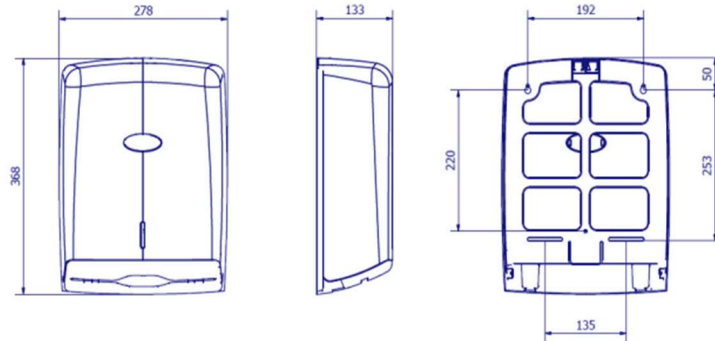

- Matt black cover
- Black base

Dimensions (mm)

Weight: 0.680 kg

Dimensions with packaging

Height	Width	Depth	Weight
370 mm	275 mm	130 mm	0.810 kg

Package

- 1 unit per package

Installation