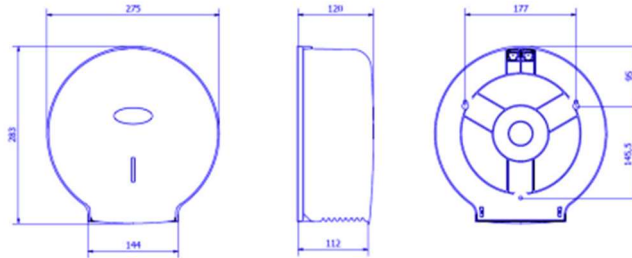

White

Silver

Black

Matt black

General description

- Toilet paper roll dispenser
- Key lockable and front window
- Tilting cover to change the roll
- Capacity for 1 paper roll of 90 mm wide, 220 mm ø max. and 45 mm ø mandrel

Dimensions (mm)

Weight: 0.460 kg

Dimensions with packaging

Height	Width	Depth	Weight
280 mm	275 mm	130 mm	0.605 kg

Package

- 1 unit per package.

Installation

- With screws and plugs.
- It includes: 1 tool, 3 plugs and 3 screws.